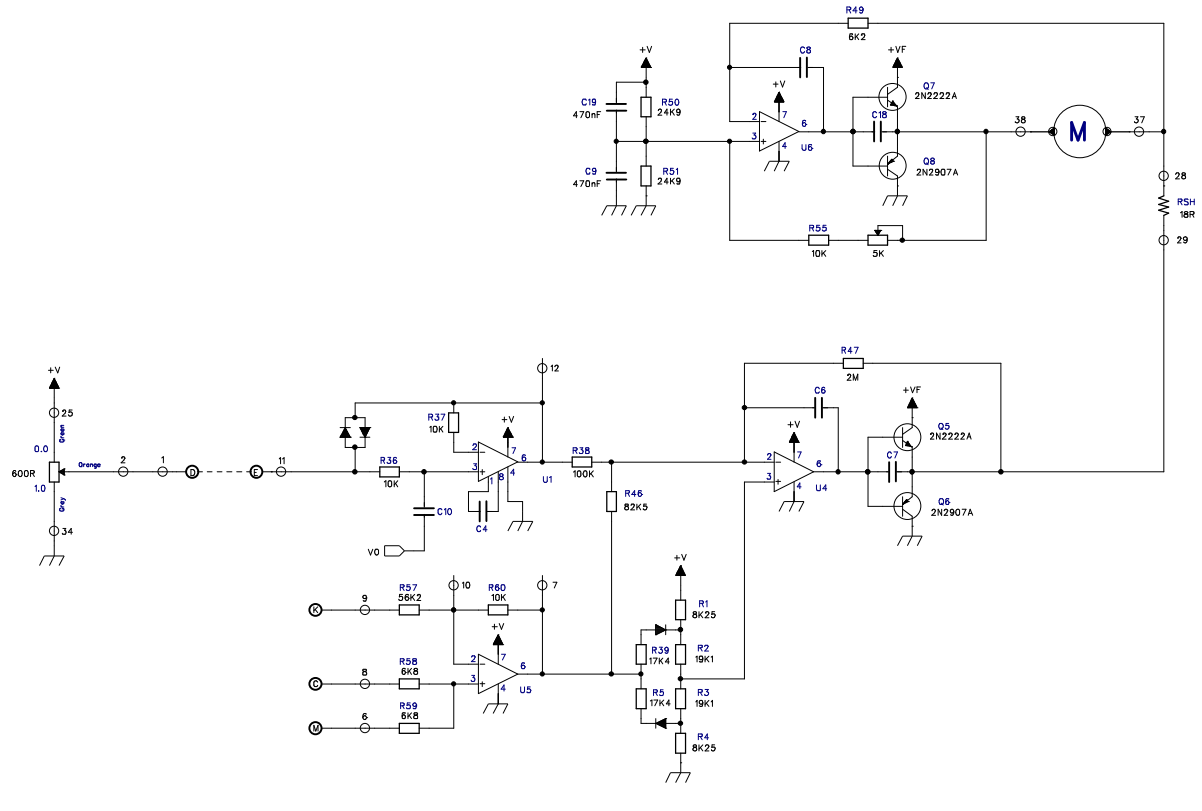

6

5

4

3

2

1

REVISION RECORD			
LTR	ECO NO:	APPROVED:	DATE:

D

D

C

C

B

B

A

A

Reverse-engineered by M. Waleczek

COMPANY: Le labo de Michel

TITLE: Angle of attack indicator
SLZ9680-3
Board A2 102-238-1

DRAWN: M. Waleczek	DATED: 21/02/2026
CHECKED:	DATED:
QUALITY CONTROL:	DATED:
RELEASED:	DATED:

CODE:	SIZE:	DRAWING NO: LDM 447	REV: A
SCALE:			SHEET: 1 OF 2