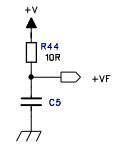

6

5

4

3

2

1

REVISION RECORD			
LTR	ECO NO:	APPROVED:	DATE:

D

D

C

C

B

B

A

A

Reverse-engineered by M. Waleczek

COMPANY: Le labo de Michel

TITLE: Angle of attack indicator
SLZ9680-3
Board A2 102-238-1

DRAWN: M. Waleczek	DATED: 21/02/2026
CHECKED:	DATED:
QUALITY CONTROL:	DATED:
RELEASED:	DATED:

CODE:	SIZE:	DRAWING NO: LDM 447	REV: A
SCALE:			SHEET: 1 OF 2