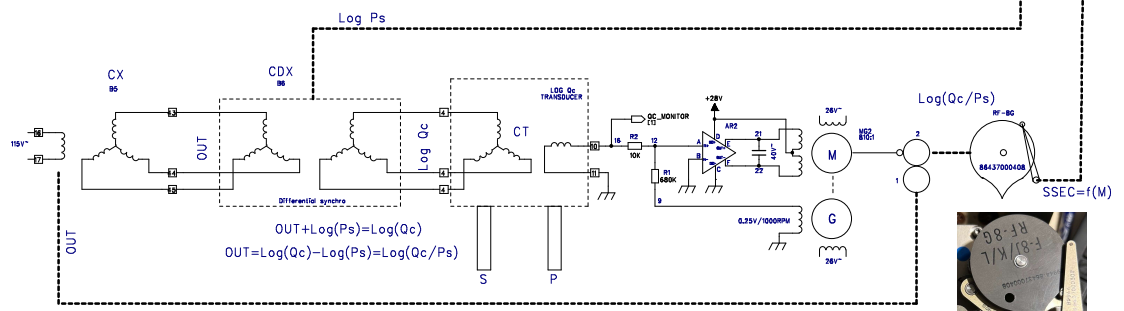

6

5

4

3

2

1

REVISION RECORD			
LTR	ECO NO.	APPROVED	DATE

Reverse-engineered by M. Waleczek

COMPANY: Le labo de Michel

TITLE: Transducer, Altitude Encoding
 Kollsman CPU-46/A-22

DRAWN:	DATED:	CHECKED:	DATED:	CODE:	SIZE:	DRAWING NO.:	REV:
M. Waleczek	06/16/2024					LDM380	
QUALITY CONTROL:	DATED:						
RELEASED:	DATED:						