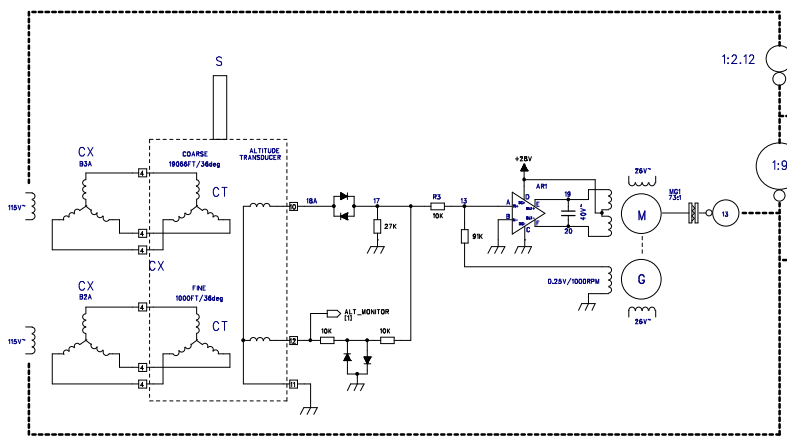

6

5

4

3

2

1

REVISION RECORD			
LTR	ECO NO.	APPROVED	DATE

Reverse-engineered by M. Waleczek

COMPANY: Le labo de Michel

TITLE: Transducer, Altitude Encoding
 Kollsman CPU-46/A-22

DRAWN:	DATED:	CHECKED:	DATED:	CODE:	SIZE:	DRAWING NO.:	REV:
M. Waleczek	06/16/2024					LDM380	
QUALITY CONTROL:	DATED:						
RELEASED:	DATED:						