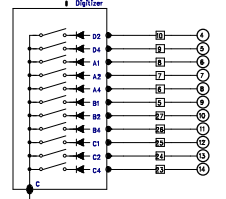

REVISION RECORD			
LTR	ECO NO.	APPROVED	DATE