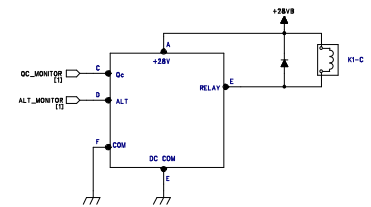

6

5

4

3

2

1

REVISION RECORD			
LTR	ECO NO.	APPROVED	DATE

Reverse-engineered by M. Waleczek

COMPANY: Le labo de Michel

TITLE: Transducer, Altitude Encoding
Kollsman CPU-46/A-22

DRAWN:	DATED:	CHECKED:	DATED:	CODE:	SIZE:	DRAWING NO.:	REV:
M. Waleczek	06/16/2024					LDM380	
QUALITY CONTROL:	DATED:						
RELEASED:	DATED: