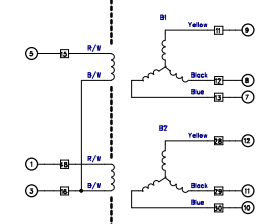

REVISION RECORD			
LTR	ECO NO.	APPROVED	DATE