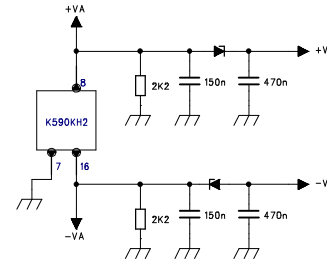

C

C

B

B

A

A

Reverse-engineered by M. Waleczek

COMPANY: Le labo de Michel			
TITLE: KH-101 Missile Board #1			
CODE:	SIZE:	DRAWING NO:	REV: A
SCALE:			SHEET: 1 OF 1