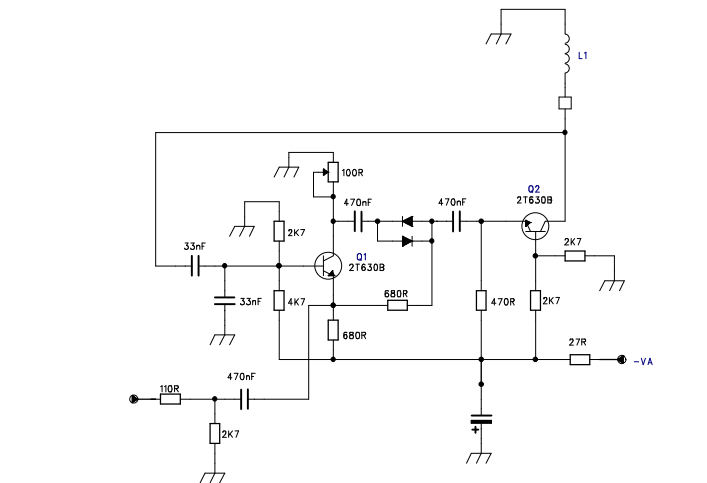

C

C

B

B

A

A

Reverse-engineered by M. Waleczek

COMPANY: Le labo de Michel			
TITLE: KH-101 Missile Board #1			
CODE:	SIZE:	DRAWING NO:	REV: A
SCALE:			SHEET: 1 OF 1