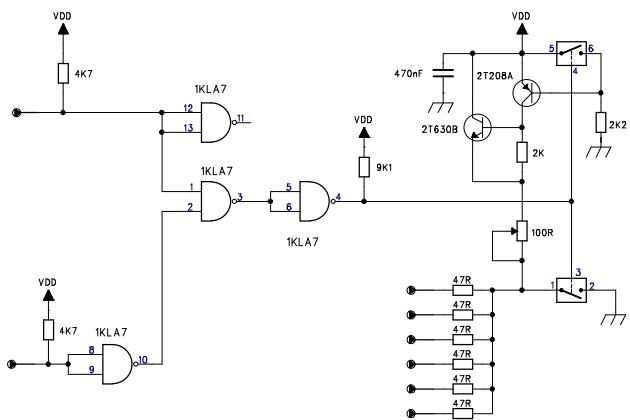

C

C

B

B

A

A

Reverse-engineered by M. Waleczek

COMPANY: Le labo de Michel			
TITLE: KH-101 Missile Board #1			
CODE:	SIZE:	DRAWING NO:	REV: A
SCALE:			SHEET: 1 OF 1