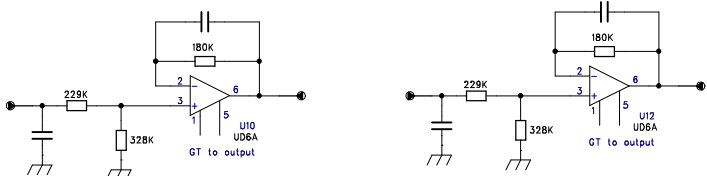

C

C

B

B

A

A

Reverse-engineered by M. Waleczek

COMPANY: Le labo de Michel			
TITLE: KH-101 Missile Board #1			
CODE:	SIZE:	DRAWING NO:	REV: A
SCALE:			SHEET: 1 OF 1