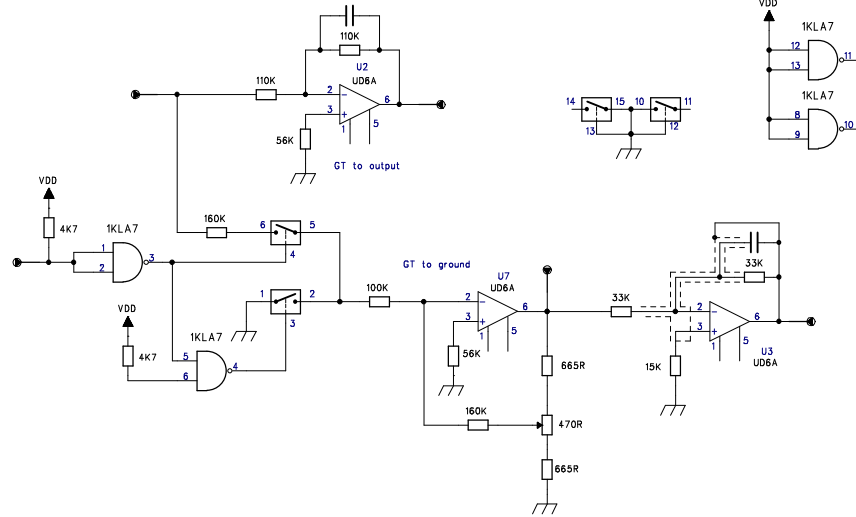

C

C

B

B

A

A

Reverse-engineered by M. Waleczek

COMPANY: Le labo de Michel			
TITLE: KH-101 Missile Board #1			
CODE:	SIZE:	DRAWING NO:	REV: A
SCALE:			SHEET: 1 OF 1