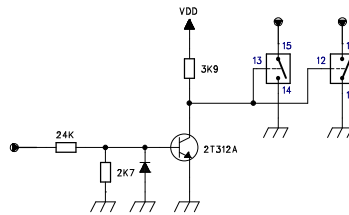

C

C

B

B

A

A

Reverse-engineered by M. Waleczek

COMPANY: Le labo de Michel			
TITLE: KH-101 Missile Board #1			
CODE:	SIZE:	DRAWING NO:	REV: A
SCALE:			SHEET: 1 OF 1