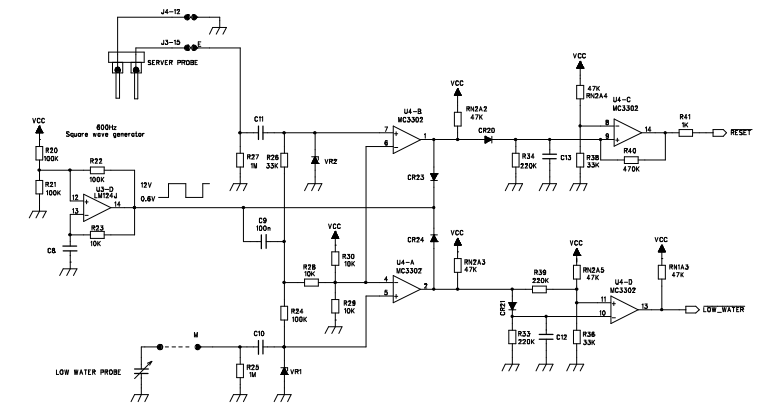

6

5

4

3

2

1

Reverse engineered by M. Waleczek 2024/05/14

COMPANY:	Le labo de Michel		
TITLE:	B/E AEROSPACE INC. Coffee maker 3510-0044-13		
DRAWN:	DATED:	CODE:	SIZE:
CHECKED:	DATED:	DRAWING NO:	REV:
QUALITY CONTROL:	DATED:		
RELEASED:	DATED:	SCALE:	SHEET: 1 OF 1