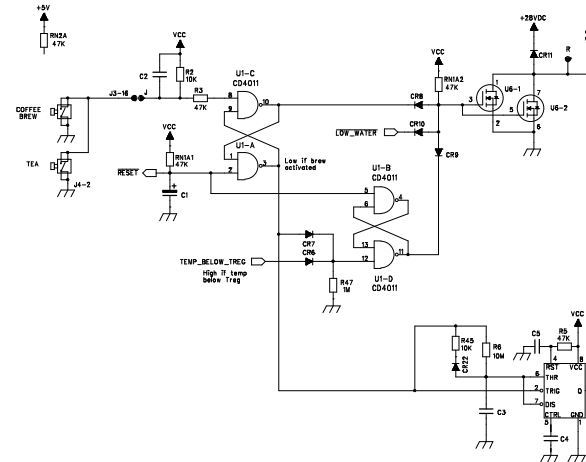

6

5

4

3

2

1

Reverse engineered by M. Waleczek 2024/05/14

COMPANY:	Le labo de Michel		
TITLE:	B/E AEROSPACE INC. Coffee maker 3510-0044-13		
DRAWN:	DATED:	CODE:	SIZE:
CHECKED:	DATED:	DRAWING NO:	REV:
QUALITY CONTROL:	DATED:		
RELEASED:	DATED:	SCALE:	SHEET: 1 OF 1