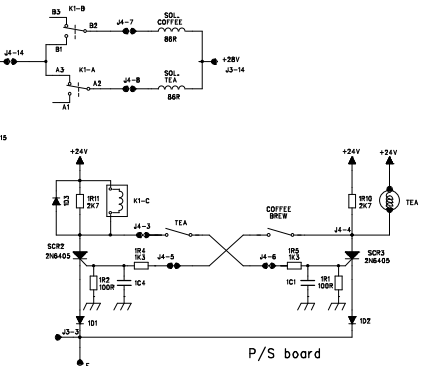

6

5

4

3

2

1

Reverse engineered by M. Waleczek 2024/05/14

COMPANY:	Le labo de Michel		
TITLE:	B/E AEROSPACE INC. Coffee maker 3510-0044-13		
DRAWN:	DATED:	CODE:	SIZE:
CHECKED:	DATED:	DRAWING NO:	REV:
QUALITY CONTROL:	DATED:		
RELEASED:	DATED:	SCALE:	SHEET: 1 OF 1