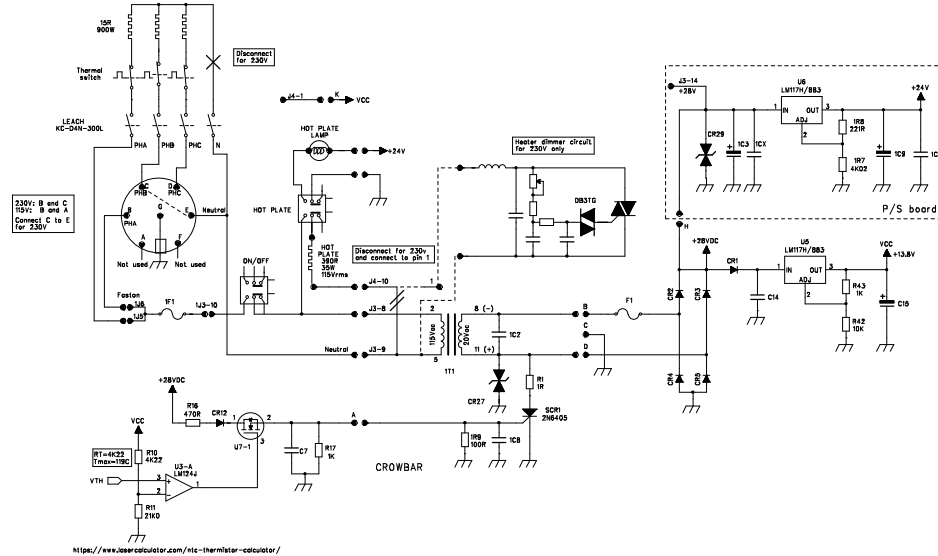

6

5

4

3

2

1

Reverse engineered by M. Waleczek 2024/05/14

COMPANY:	Le labo de Michel		
TITLE:	B/E AEROSPACE INC. Coffee maker 3510-0044-13		
DRAWN:	DATED:	CODE:	SIZE:
CHECKED:	DATED:	DRAWING NO:	REV:
QUALITY CONTROL:	DATED:		
RELEASED:	DATED:	SCALE:	SHEET: 1 OF 1