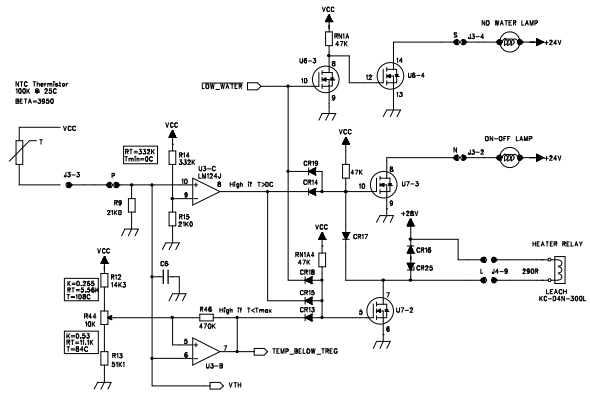

6

5

4

3

2

1

Reverse engineered by M. Waleczek 2024/05/14

COMPANY:	Le labo de Michel		
TITLE:	B/E AEROSPACE INC. Coffee maker 3510-0044-13		
DRAWN:	DATED:	CODE:	SIZE:
CHECKED:	DATED:	DRAWING NO:	REV:
QUALITY CONTROL:	DATED:		
RELEASED:	DATED:	SCALE:	SHEET: 1 OF 1